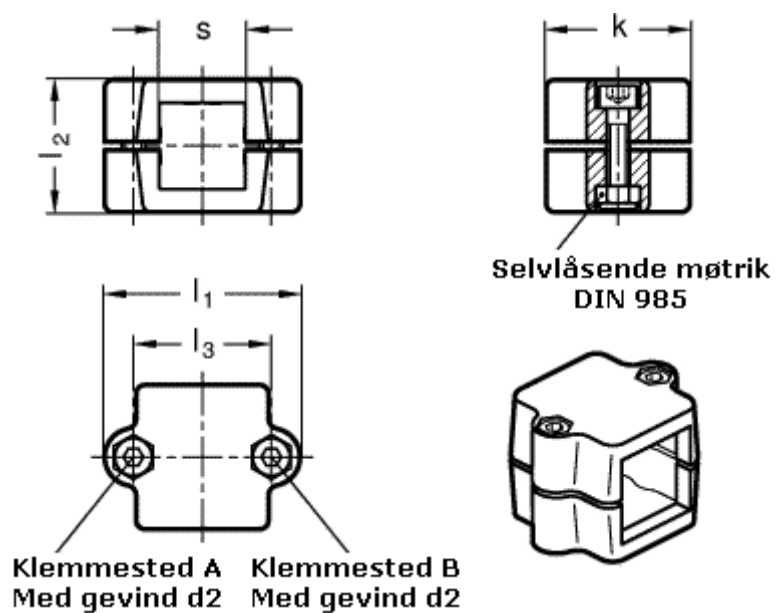

Article number: 20241V40422BL
Description: E+G Tube connector
GN 241-V40-42-BL

Measures

d2 = M10

k = 76

l1 = 98

l2 = 70

l3 = 73

s = 40